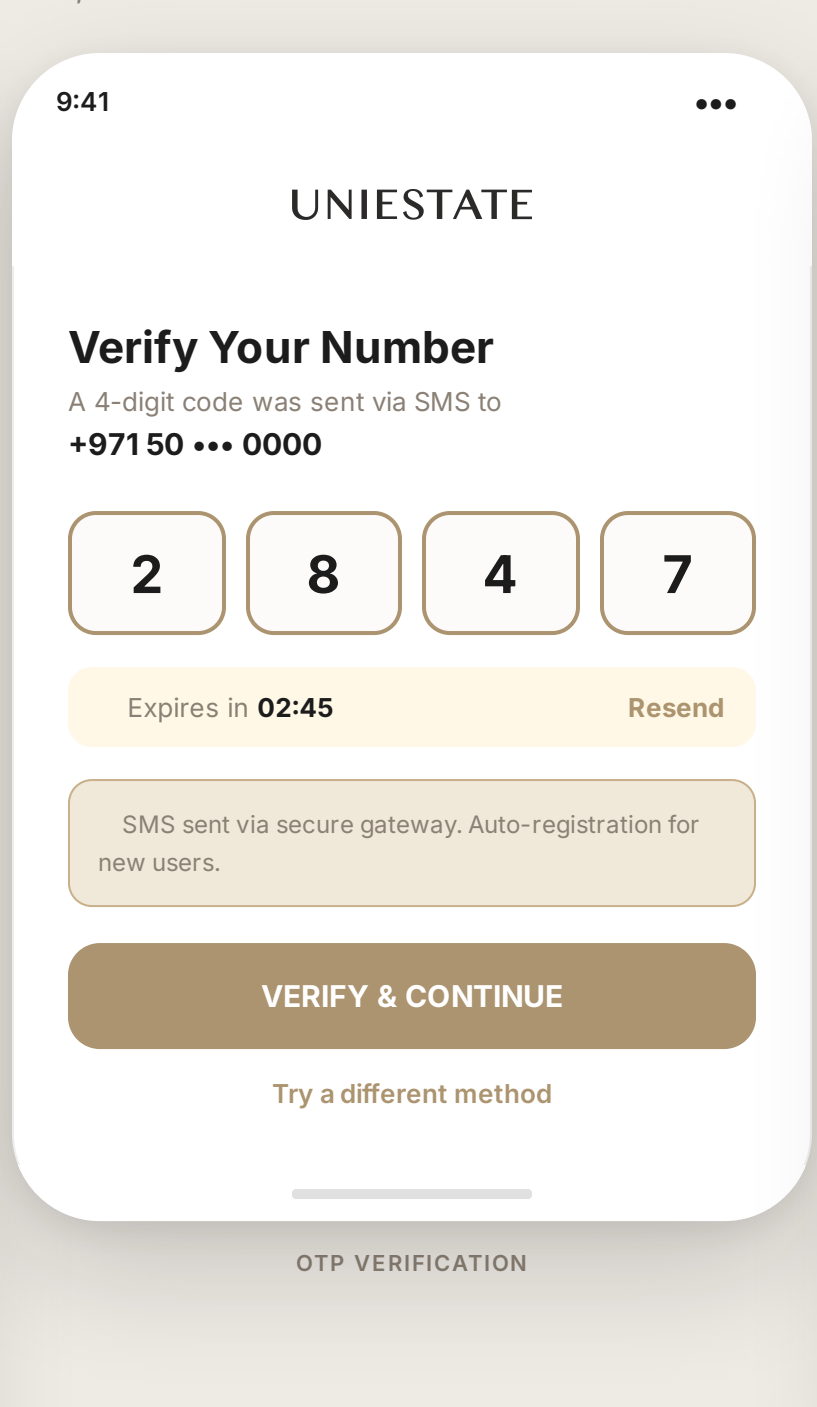

UNIESTATE

Complete Mobile App Design

SECTION 01 - SPLASH, LOGIN, OTP & SIGN UP