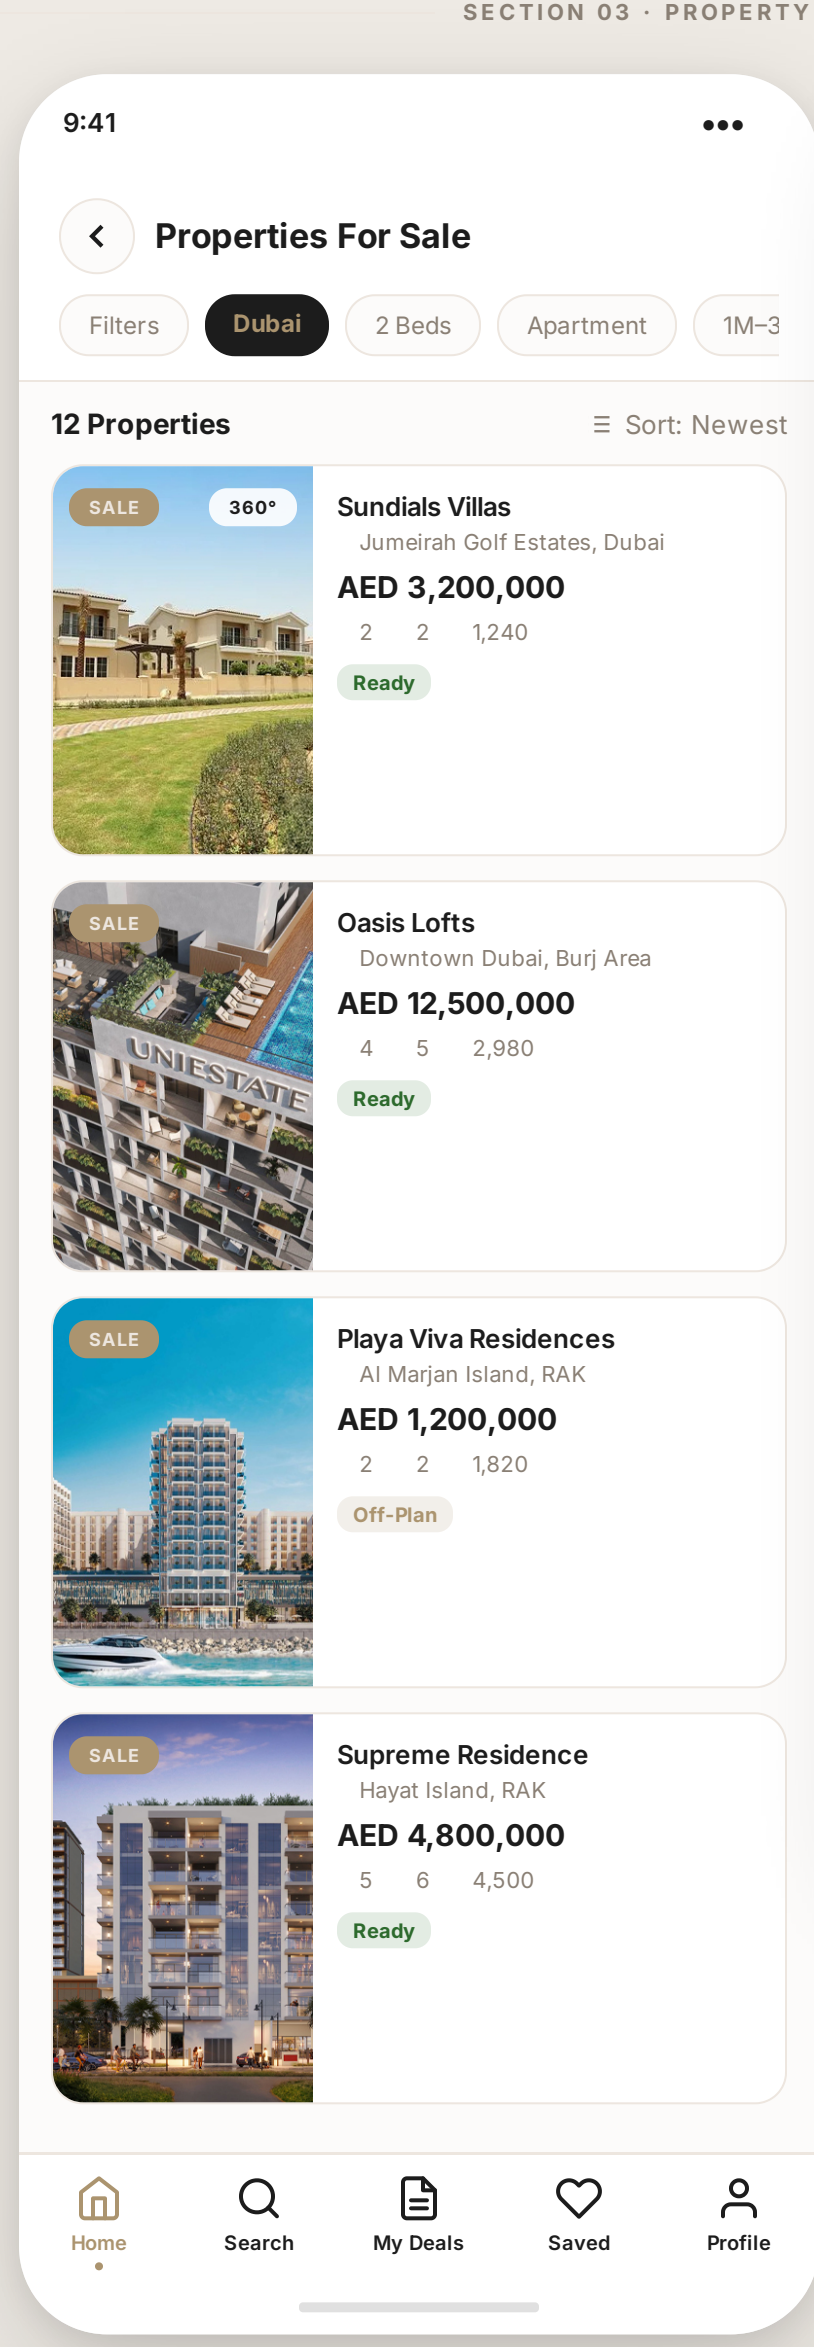

PROPERTY LISTING