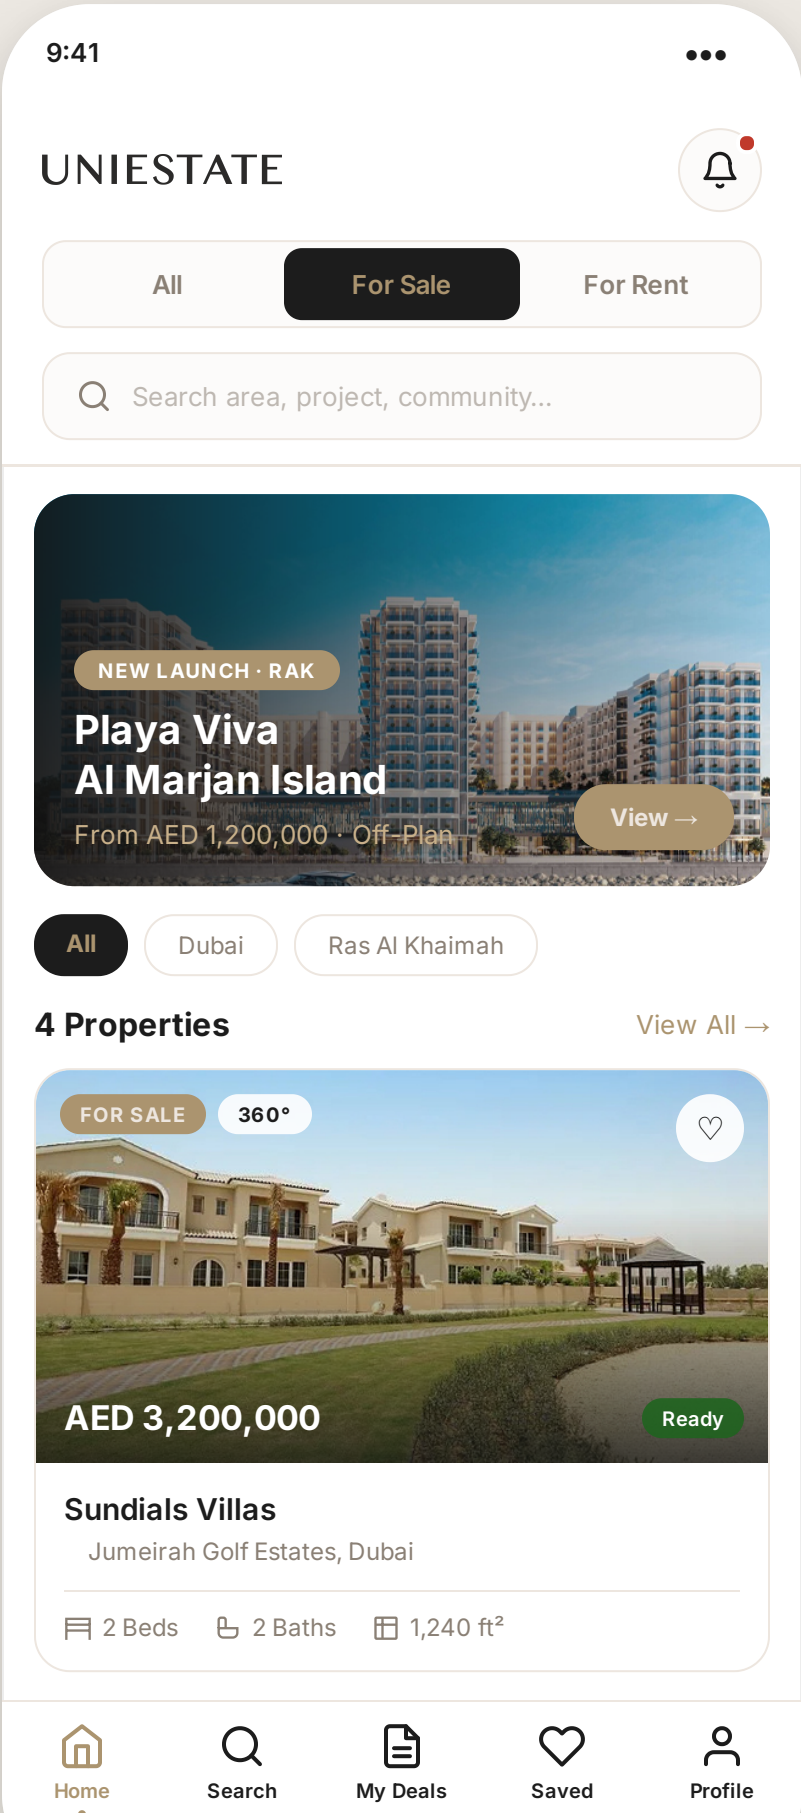

SECTION 02 - HOME SCREEN

HOME SCREEN