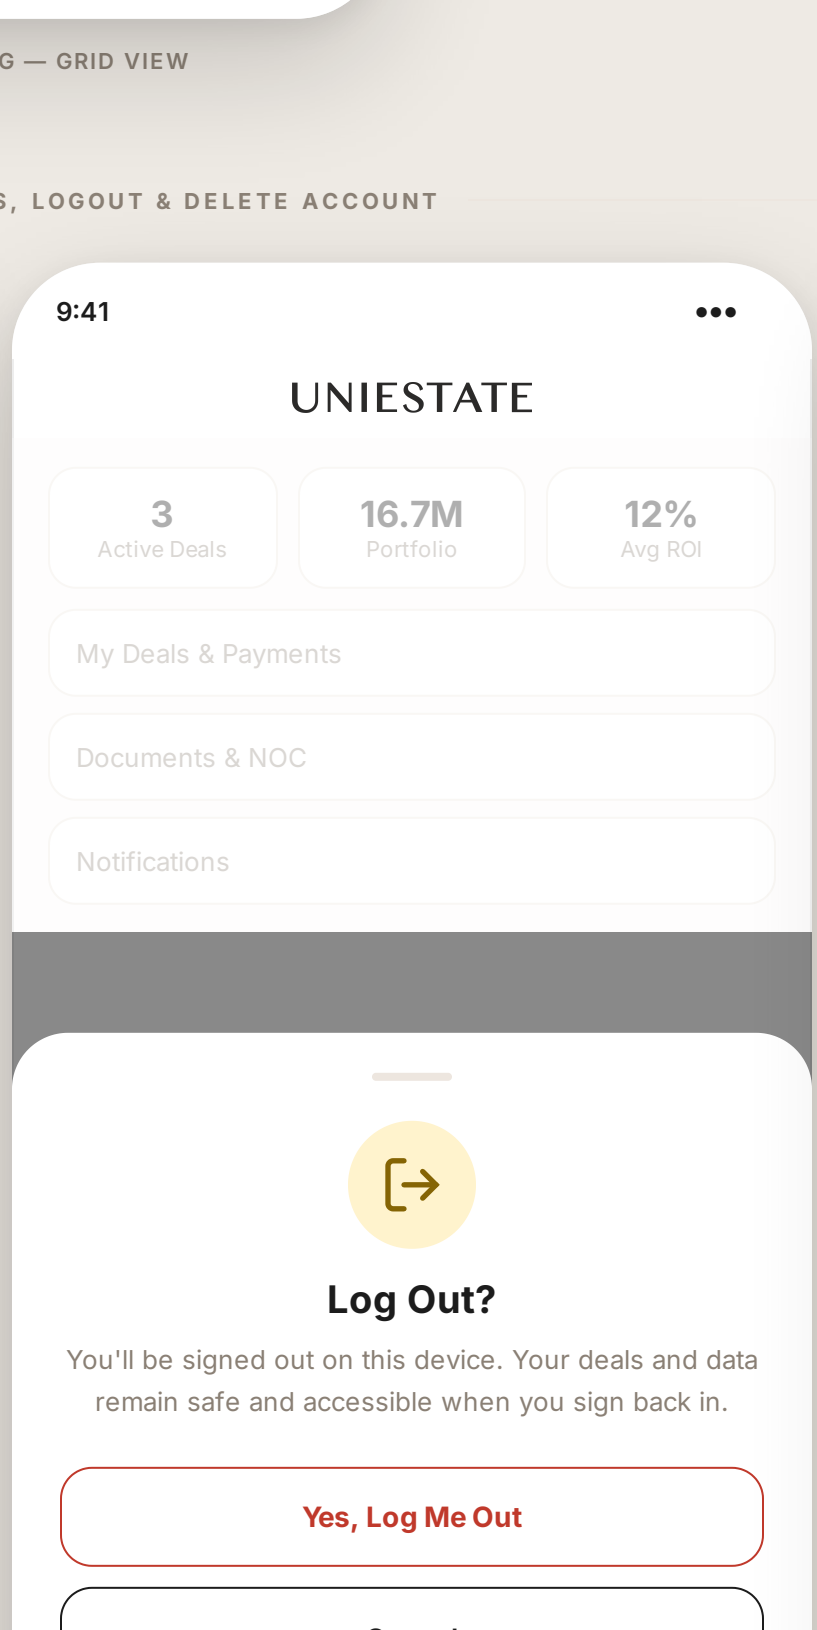

LOGOUT CONFIRMATION