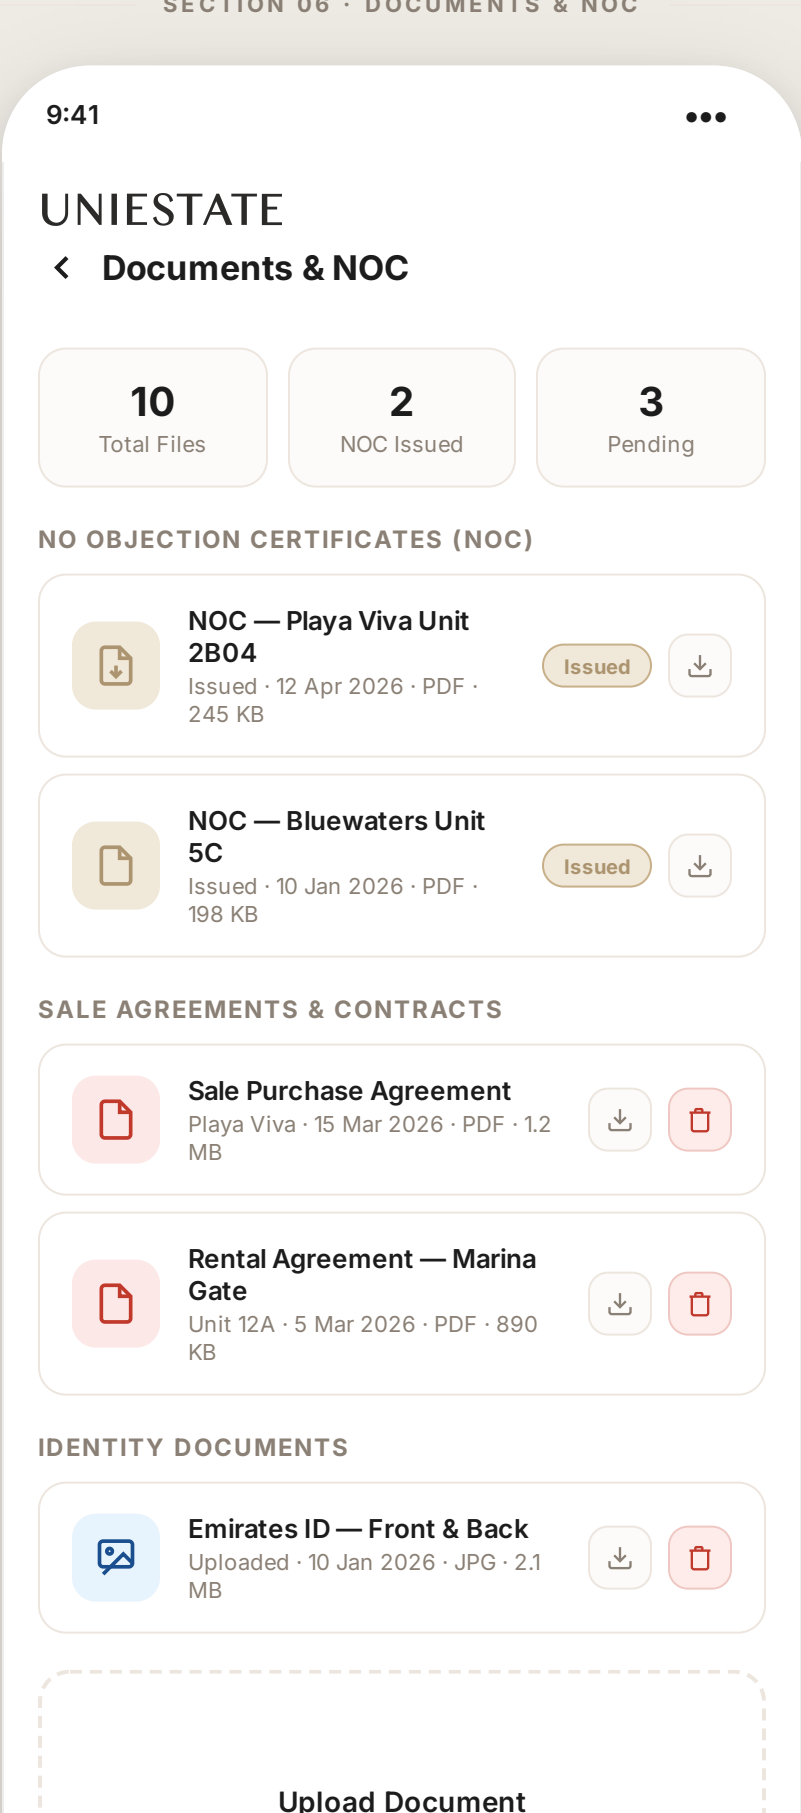

SECTION 06 - DOCUMENTS & NOC

DOCUMENTS & NOC