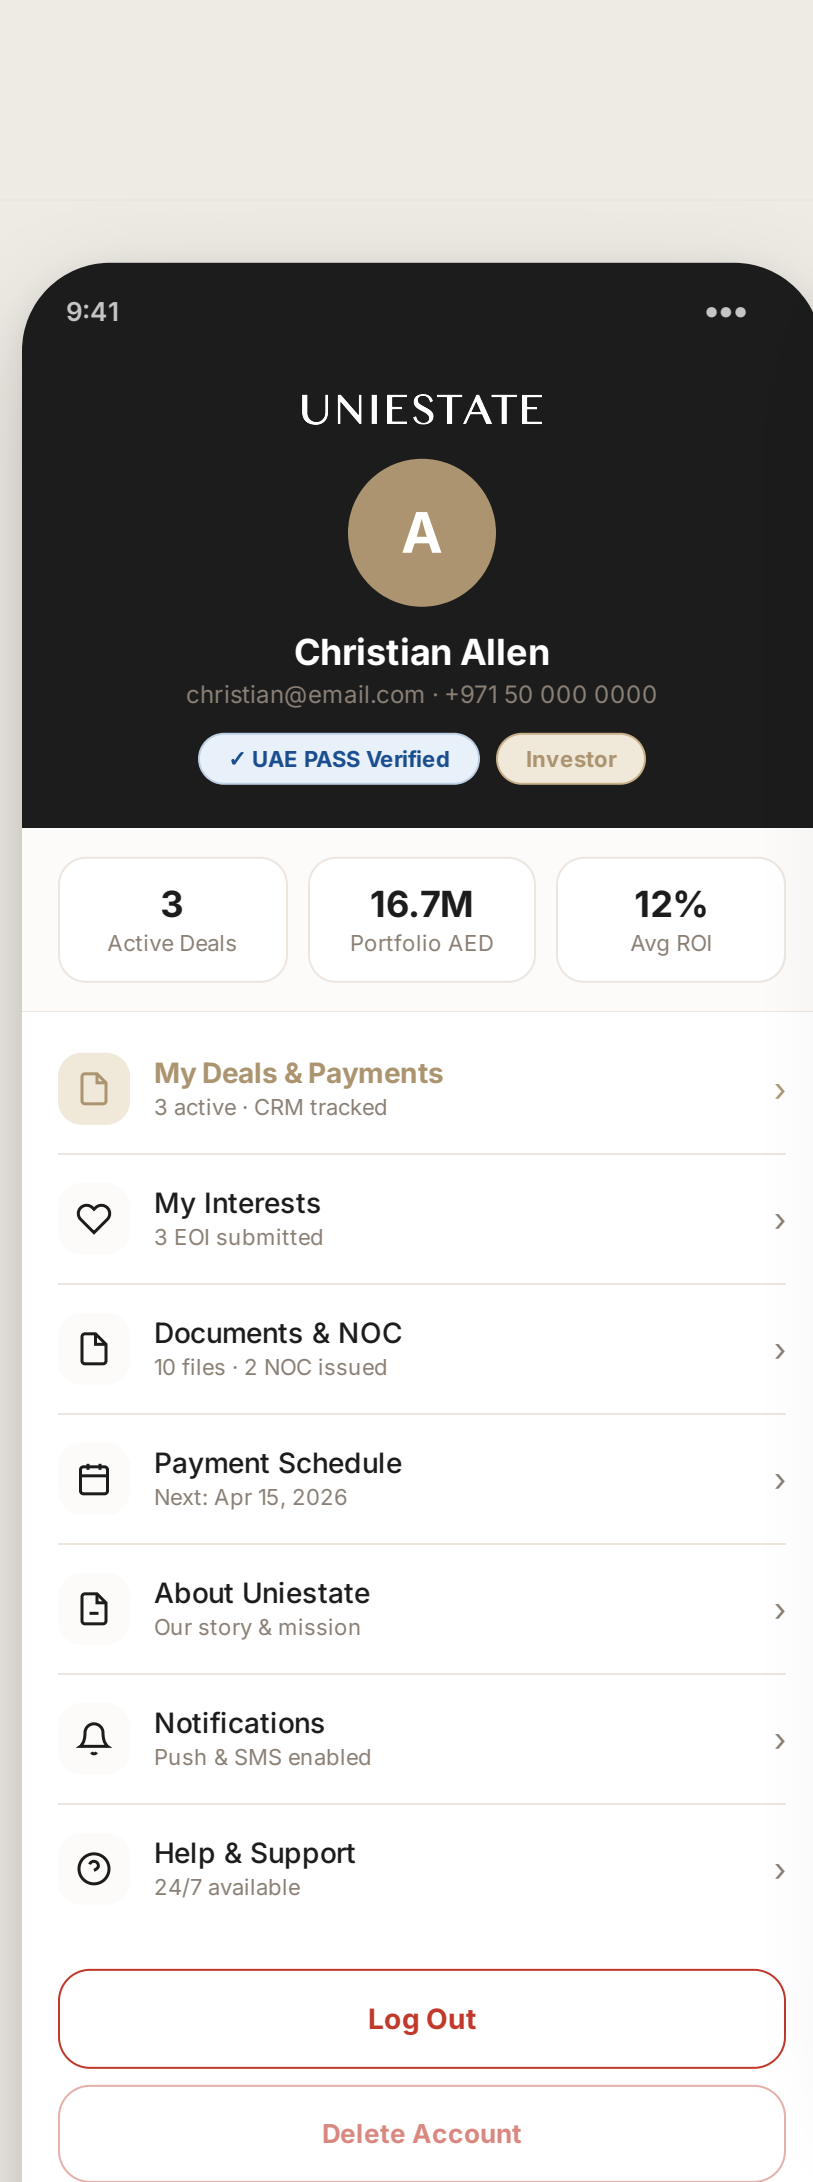

CUSTOMER PROFILE