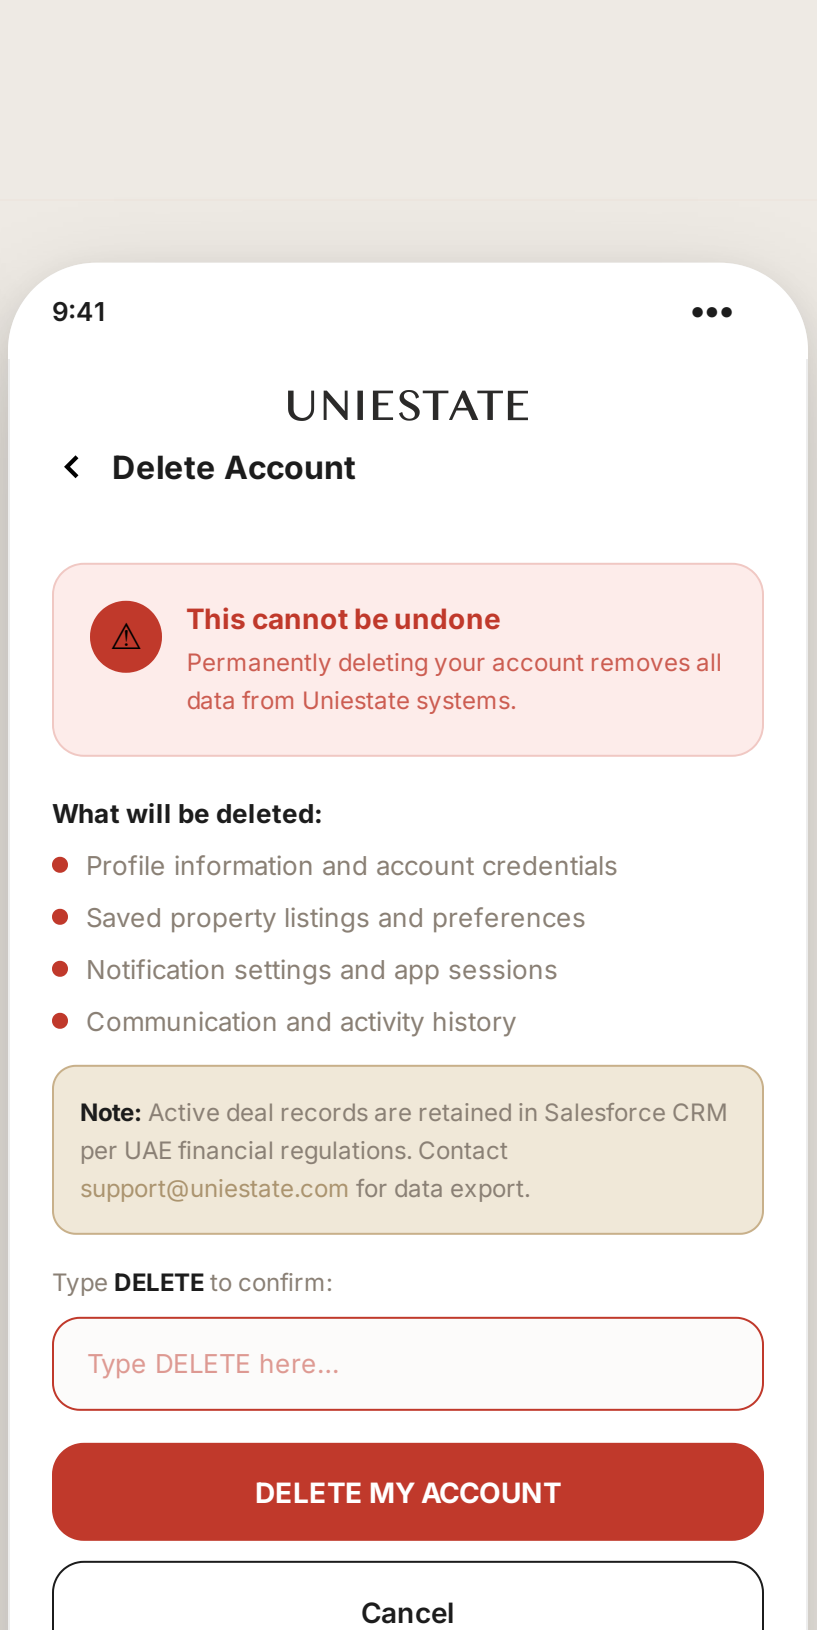

DELETE ACCOUNT