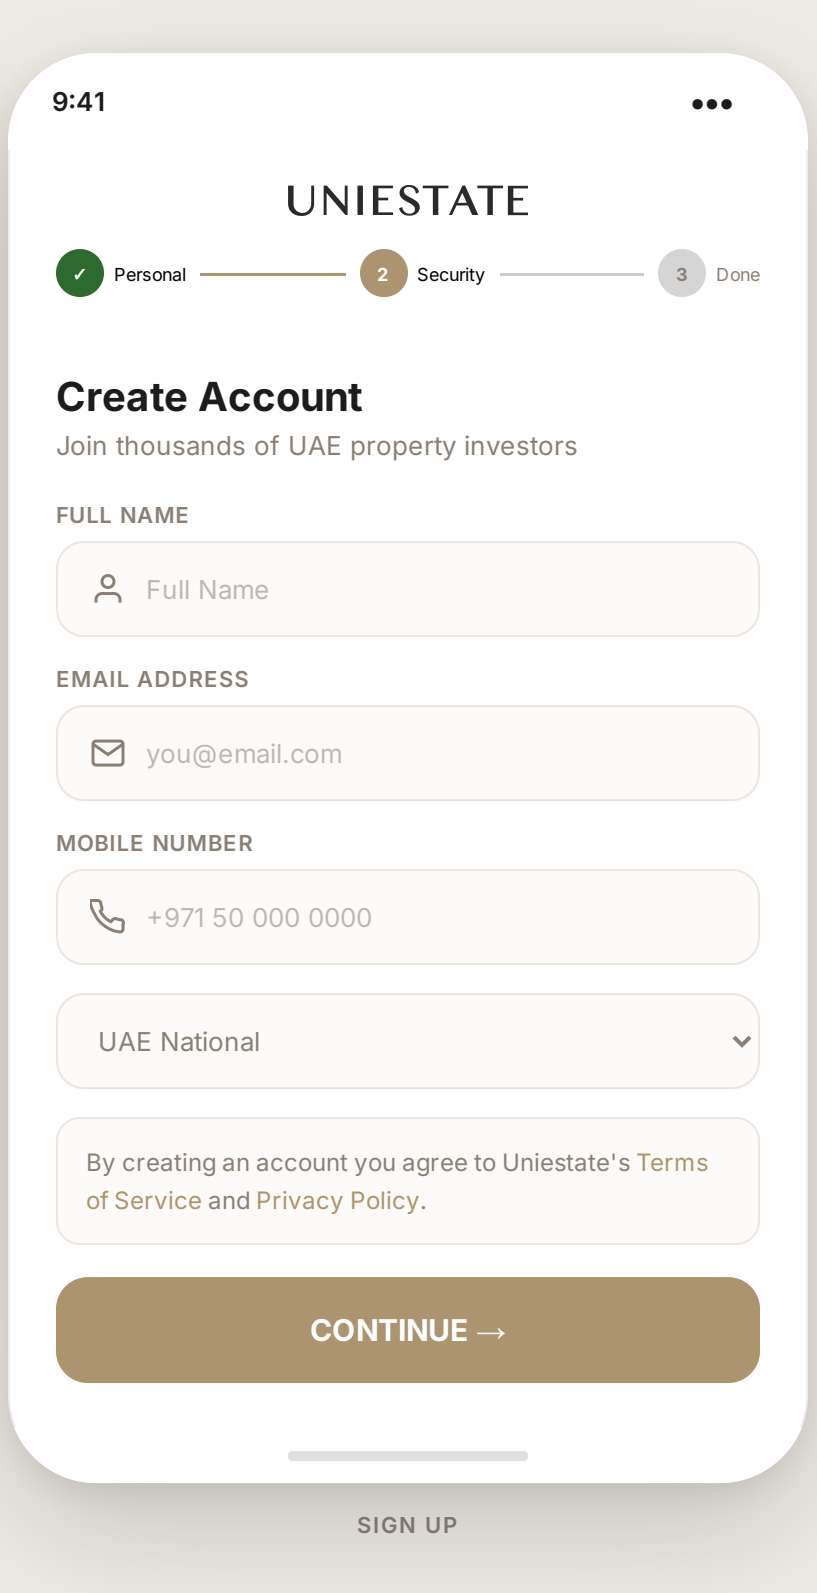

UNIESTATE

Complete Mobile App Design

SECTION 01 - SPLASH, LOGIN, OTP & SIGN UP