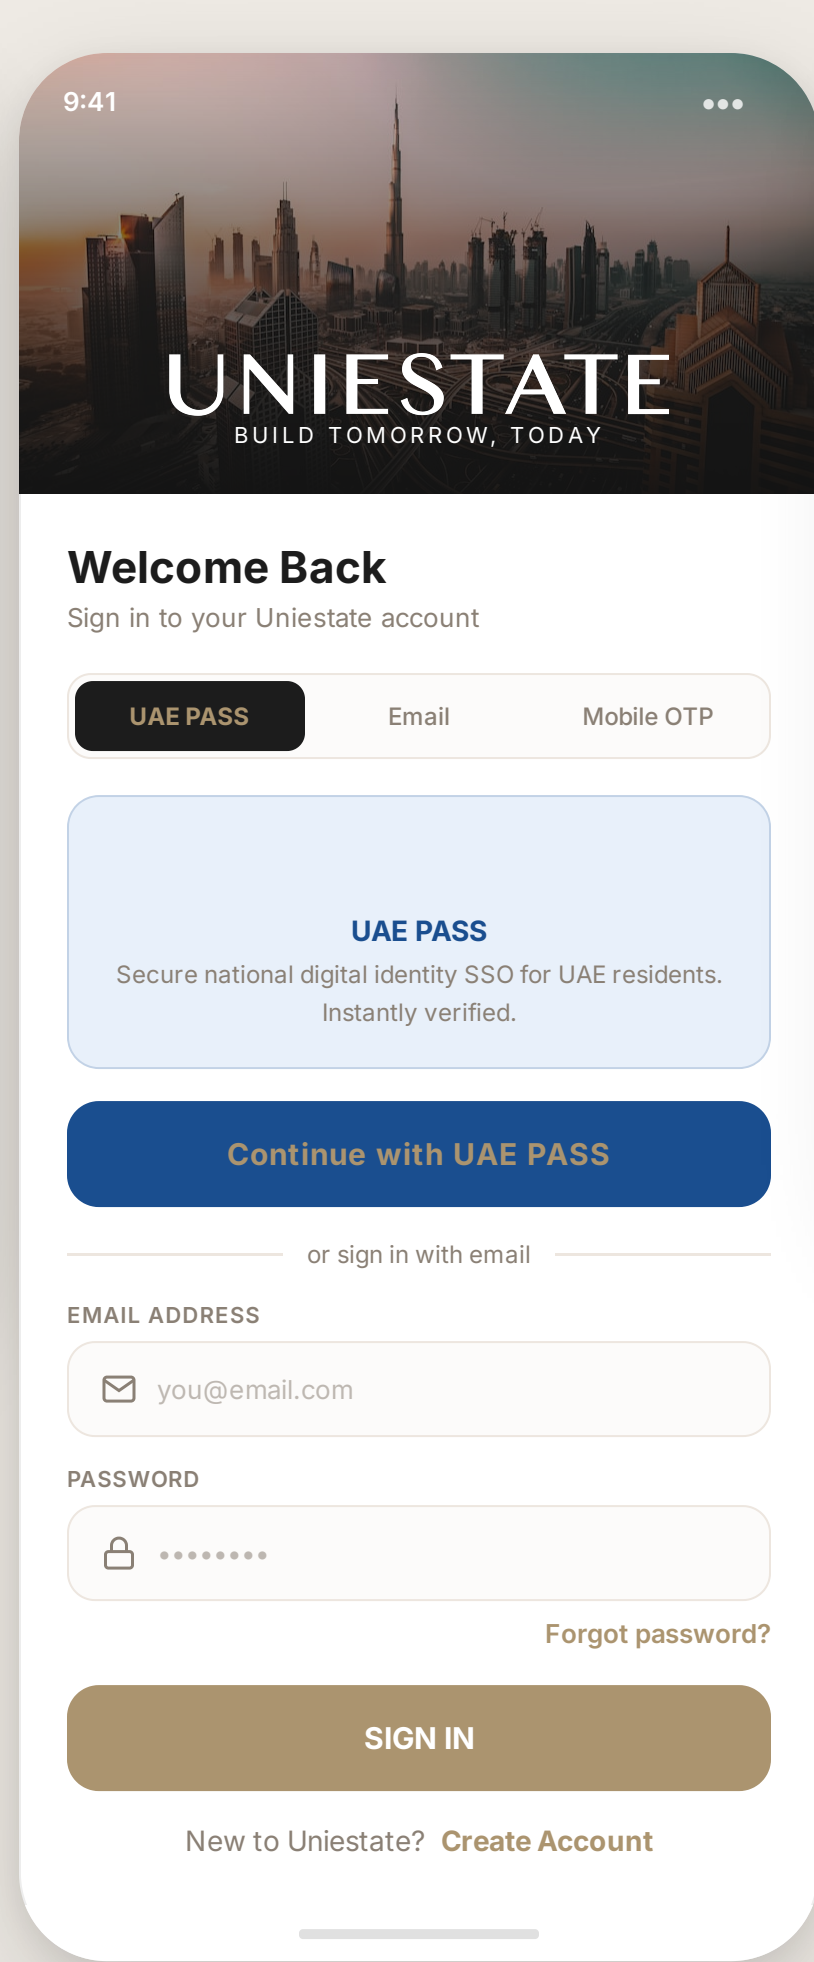

UNIESTATE

Complete Mobile App Design

SECTION 01 - SPLASH, LOGIN, OTP & SIGN UP