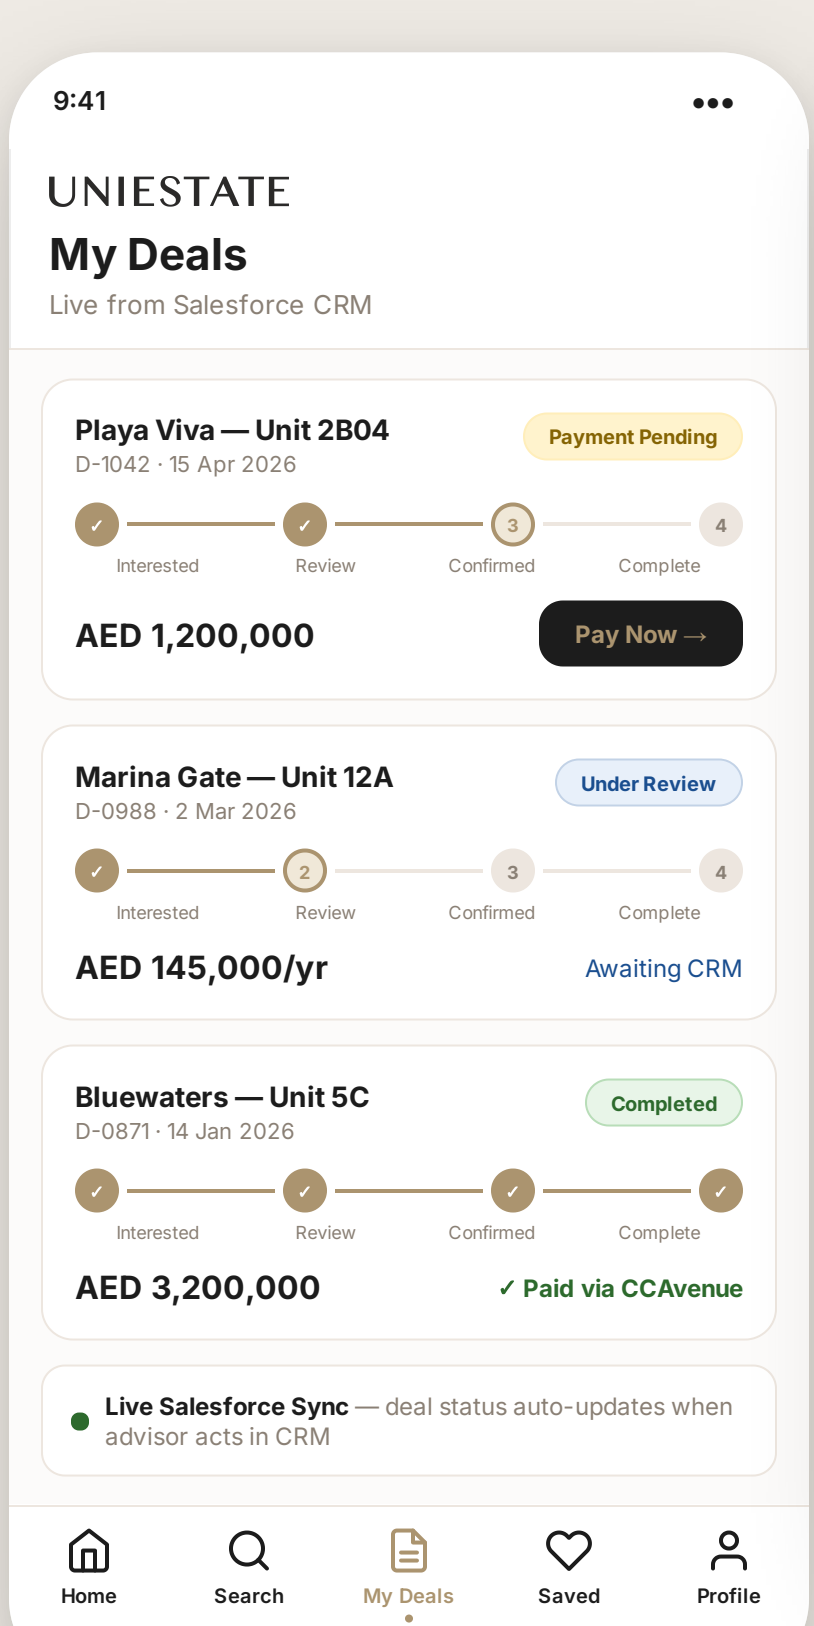

UNIESTATE

Complete Mobile App Design

SECTION 01 - SPLASH, LOGIN, OTP & SIGN UP

SECTION 02 - HOME SCREEN

SECTION 04 - MY INTEREST

MY DEALS

SECTION 06 - DOCUMENTS & NOC

SECTION 03B - PROPERTY LISTING - GRID VIEW