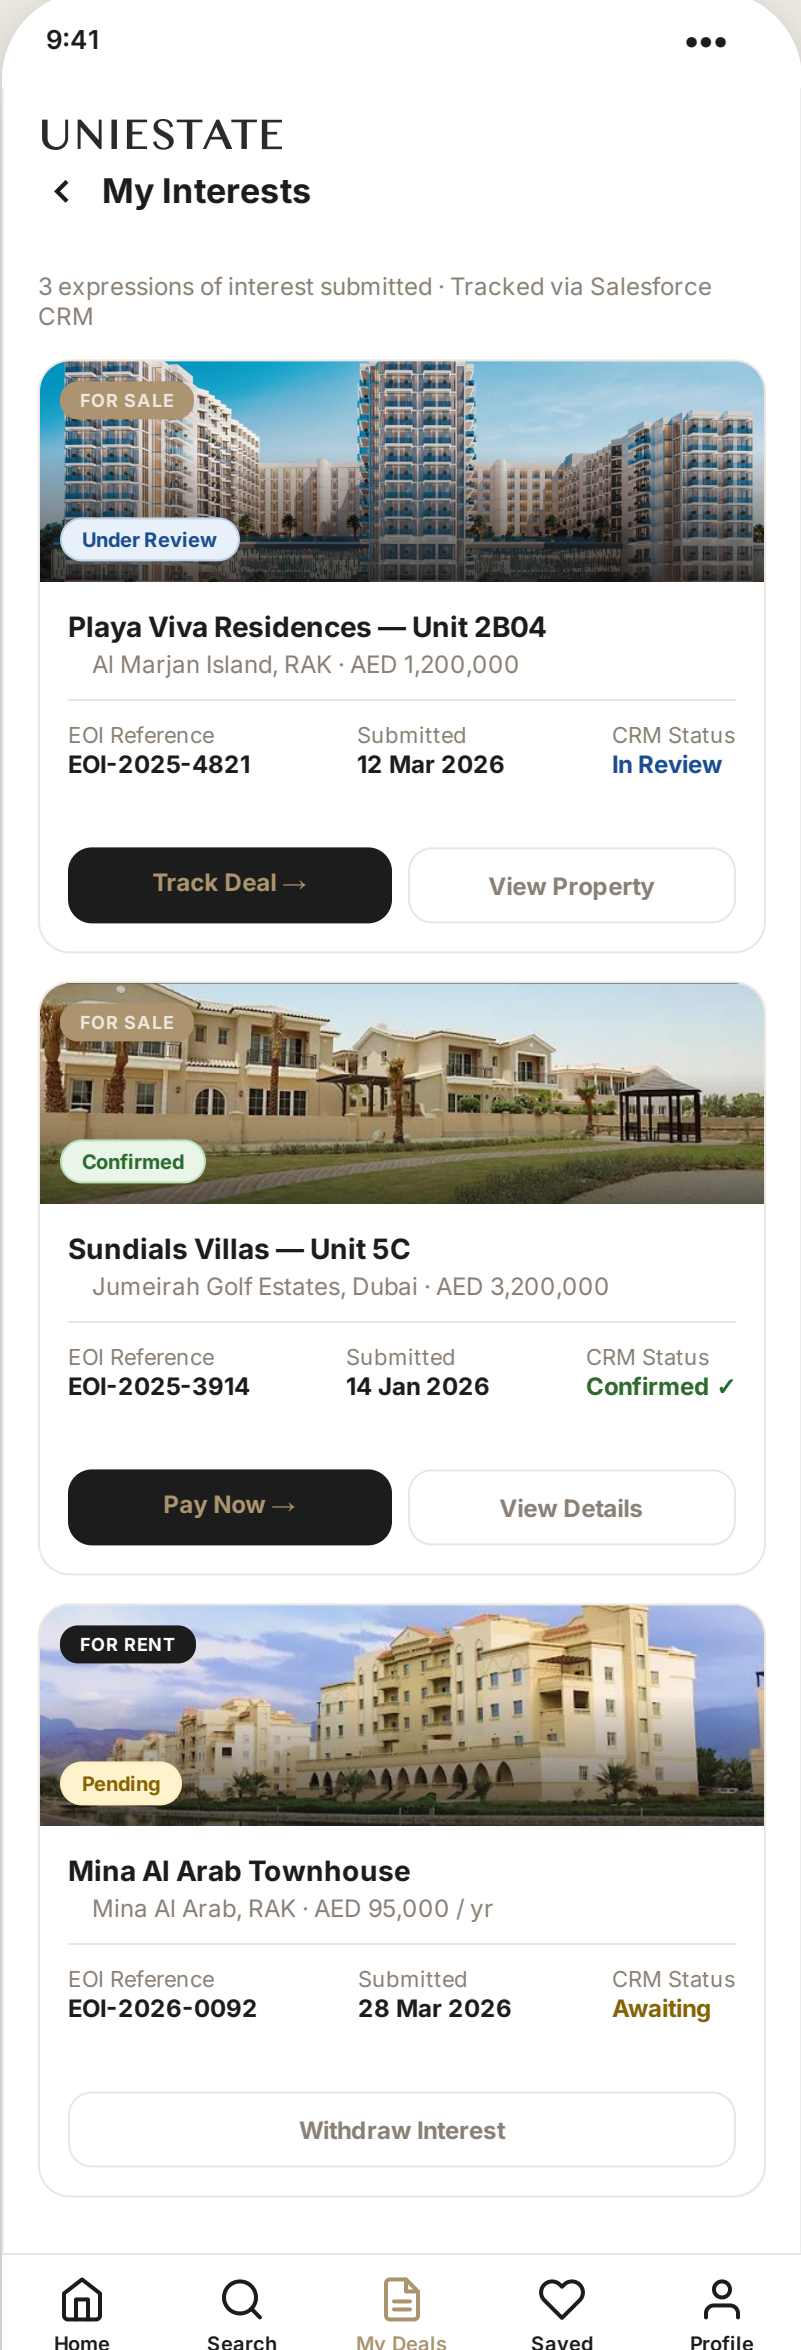

SECTION 04 - MY INTEREST

MY INTEREST