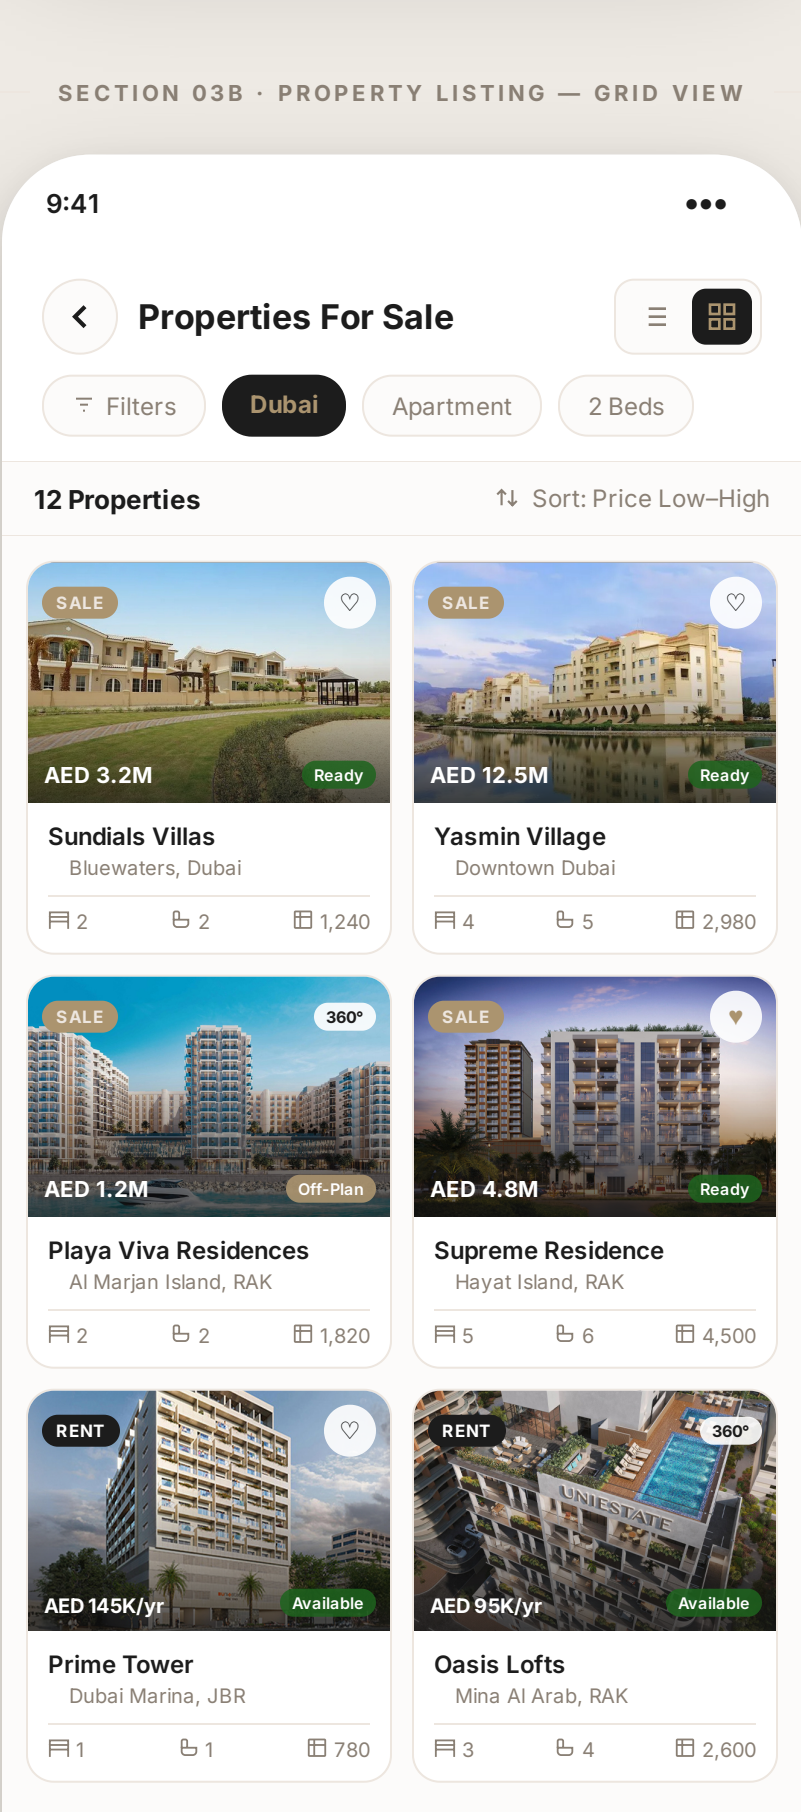

SECTION 03B - PROPERTY LISTING - GRID VIEW

PROPERTY LISTING - GRID VIEW